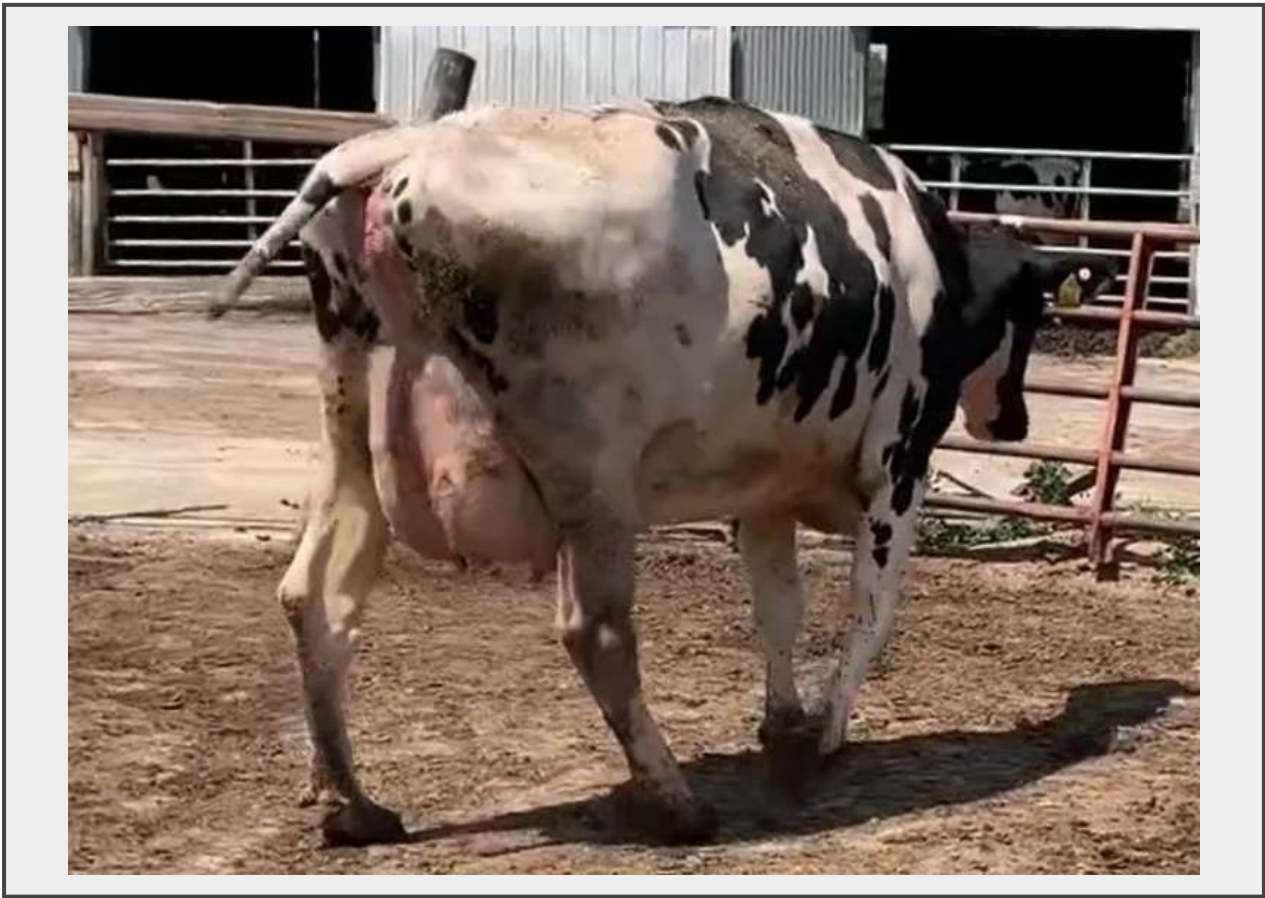

**Sale Name:** Graf Acres Milking Herd & Bred Heifer Dispersal

**LOT 924 - Fresh 5-12 Mkg 66# 5%F SCC-15K 3rd Lact Exposed**

**Description**

Fresh	Milk	Fat %	Pro %	SCC	Lact	Due	MS	Ft	Lgs	BC
5/12/20	66	5.1	3.4	15	3	Exposed	4	2	3	4